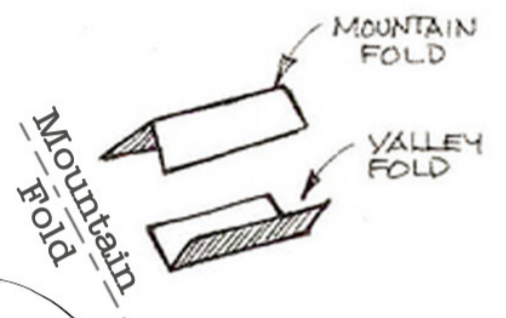

Instructions:

1. Cut out, Fold and assemble as illustrated.
2. Close one eye and look into the eyes of the puppy and rock back & forth, up & down.
3. See how the puppy will keep watch on you.

This desktop creature was adapted from the work of Jerry Andrus.

KEEP WATCH

Mountain Fold to white dot

Mountain Fold to Arrow

Tab A

Tab B

Cut to White Dot

Fold to here