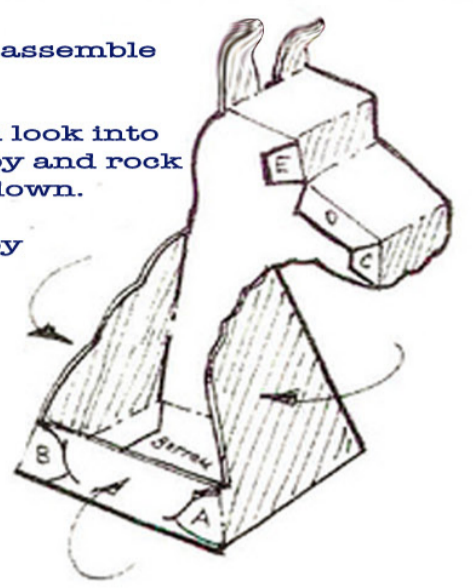

Instructions:

1. Cut out, Fold and assemble as illustrated.
2. Close one eye and look into the eyes of the puppy and rock back & forth, up & down.
3. See how the puppy will keep watch on you.

This desktop creature was adapted from the work of Jerry Andrus.

KEEP WATCH

Mountain Fold to white dot

Mountain Fold to Arrow

Tab A

Tab B

Cut to White Dot

Fold to here